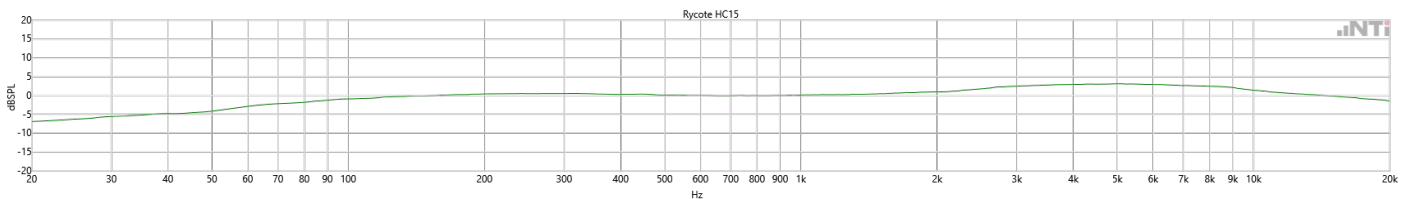

FREQUENCY RESPONSE