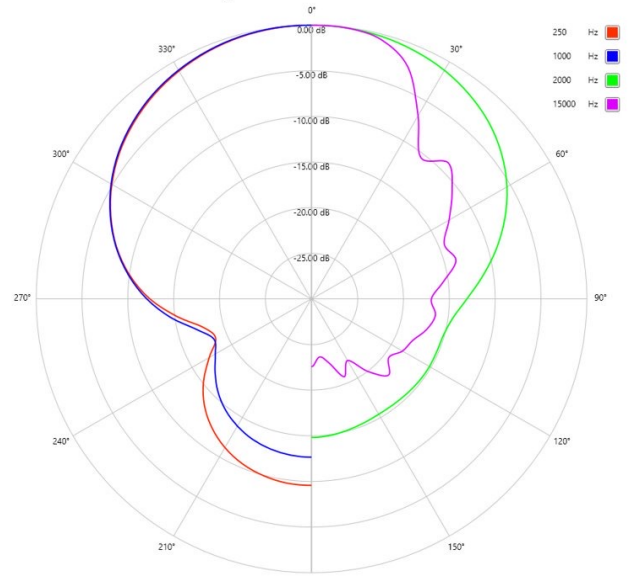

HC-15 Short Shotgun Microphone

SPECIFICATIONS

POLAR RESPONSE

Frequency Range	50 Hz - 20 kHz
Self Noise	8.5 dB _A (+/- 2 dB)
Polar Pattern	Hypercardioid
Capsule Type	Back Electret Condenser
Output Sensitivity	45.0 mV/Pa (-26.9 dB)
Max. Output Voltage	5 Vp (if relative load is < 2kΩ)
Output Impedence	100 Ω
Min. Recommended Load	1 kΩ
Signal / Noise Ratio	85 dB typical (@ 1 kHz/Pa A-weighted)
CMRR (@ 1 kHz)	> 60 dB
Max. Cable Length	100 m
Powering	P-48
Powering Valid Range	48-24V (Max SPL reduced at 24V)
Current Consumption	~ 3.0 mA
Max. SPL	133 dB SPL (@ 1 kHz 1.0% THD typical)
RFI Shield	Yes
Connector	XLR-3M
Weight	90 g
Colour	Matte Black w/ Red Accent